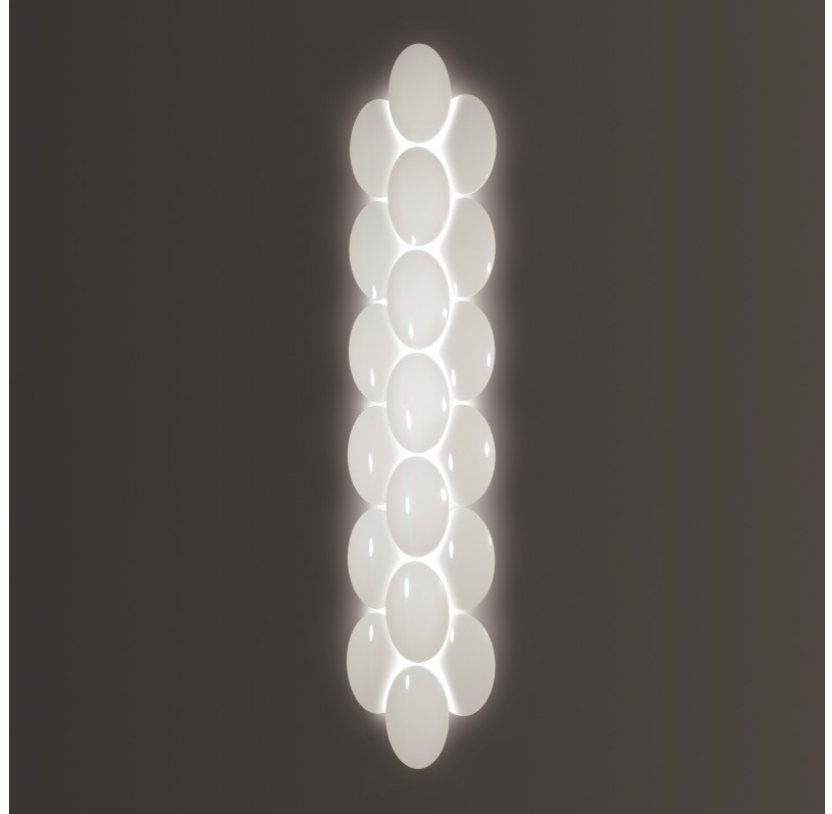

OBOLO SURFACE

D92175

PROJECT _____

TYPE _____

NOTES _____

QUANTITY _____

DATE _____

GENERAL

Series: Obolo
Brand: Milan
Division: Design
Mounting Type: Surface
Mounting Location: Wall
Subcategory: Wall Effect

PHYSICAL

Shape: Rectangle
Length (mm): 1054
Length (in): 41 ½
Width (mm): 228
Width (in): 9.0
Height (mm): 1054
Height (in): 2 ½
Extension (mm): 64
Extension (in): 2 ½
Light Distribution: Indirect
Weight (lbs): 18
Diffuser: Frosted White Glass
Fixture Finish: WHI
Fixture Material: Glass / Aluminum

ELECTRICAL

Number of Lamps: 14
Lamp Type: LED
Total Output Wattage (W): 56
Max. Wattage Per Lamp (W): 4
Dimming: Electronic Low Voltage Dimming
Driver Included: No
Input Voltage (V): 120Vac Direct Line
Lamp Voltage (V): 120

LED

Number of LEDs: 14
Color Temperature (°K): 2700 / 2900
Max. Delivered Lumen (lm): 4200
Nominal Lumen (lm): 14x300
CRI: >80 CRI

OPTICAL

RATINGS AND CERTIFICATIONS

Certified By: CSA Certified to UL and CSA Standards
IP rating: IP20