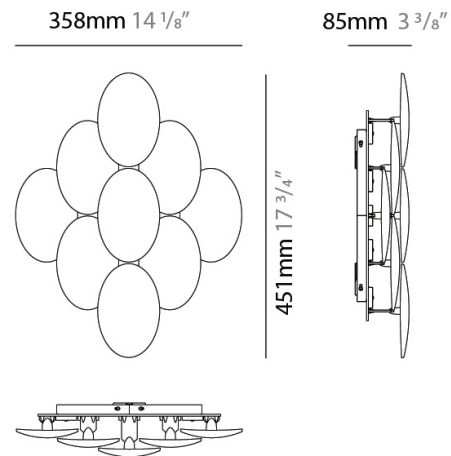

OBOLO SURFACE

D92171-WHI

PROJECT	
TYPE	
NOTES	
QUANTITY	
DATE	

GENERAL

Series: Obolo
Brand: Milan
Division: Design
Mounting Type: Surface
Mounting Location: Wall
Subcategory: Wall Effect

PHYSICAL

Shape: Oval
Length (mm): 451
Length (in): 17 3/4
Width (mm): 358
Width (in): 14 1/8
Height (mm): 85
Height (in): 3 3/8
Light Distribution: Indirect
Weight (kg): 4.5
Weight (lbs): 9.999
Diffuser: Frosted White Glass

ELECTRICAL

Lamp Type: LED
Total Output Wattage (W): 32
Max. Wattage Per Lamp (W): 8 x 4W
Dimming: Electronic Low Voltage Dimming
Input Voltage (V): 120

LED

Color Temperature (°K): 3000
Nominal Lumen (lm): 2400
CRI: >80 CRI
Lamp Life (hrs): 50000

OPTICAL

RATINGS AND CERTIFICATIONS

Certified By: CSA Certified to UL and CSA Standards
IP rating: IP20