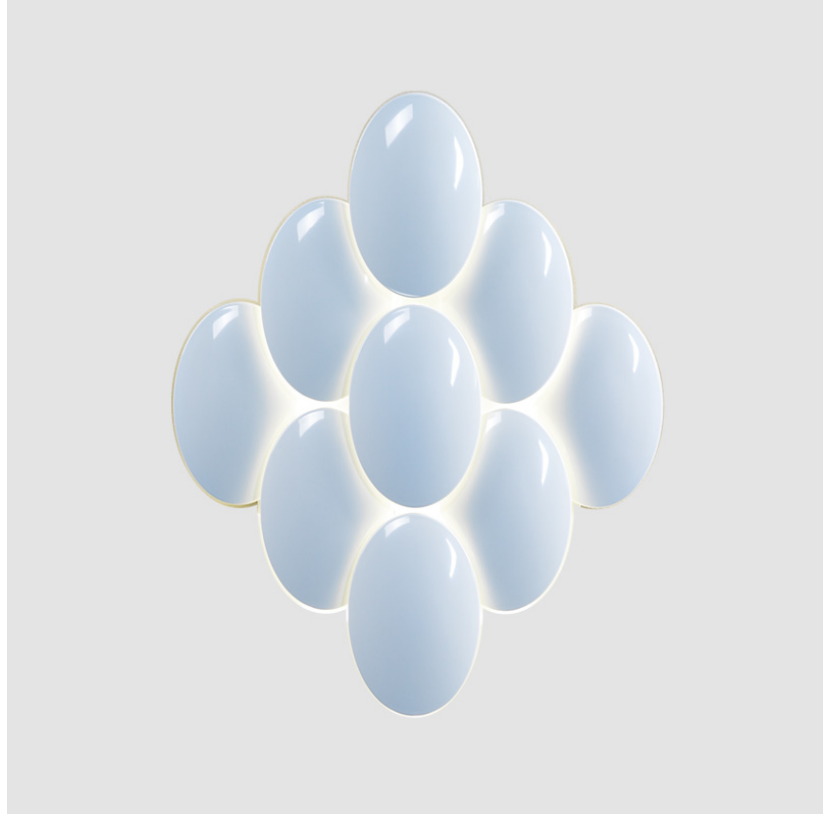

OBOLO SURFACE

D92171-WHI

PROJECT	
TYPE	
NOTES	
QUANTITY	
DATE	

GENERAL

Series: Obolo
Brand: Milan
Division: Design
Mounting Type: Surface
Mounting Location: Wall
Subcategory: Wall Effect

PHYSICAL

Shape: Oval
Length (mm): 451
Length (in): 17 3/4
Width (mm): 358
Width (in): 14 1/8
Height (mm): 85
Height (in): 3 3/8
Light Distribution: Indirect
Weight (kg): 4.5
Weight (lbs): 9.999
Diffuser: Frosted White Glass

ELECTRICAL

Lamp Type: LED
Total Output Wattage (W): 32
Max. Wattage Per Lamp (W): 8 x 4W
Dimming: Electronic Low Voltage Dimming
Input Voltage (V): 120

LED

Color Temperature (°K): 3000
Nominal Lumen (lm): 2400
CRI: >80 CRI
Lamp Life (hrs): 50000

OPTICAL

RATINGS AND CERTIFICATIONS

Certified By: CSA Certified to UL and CSA Standards
IP rating: IP20